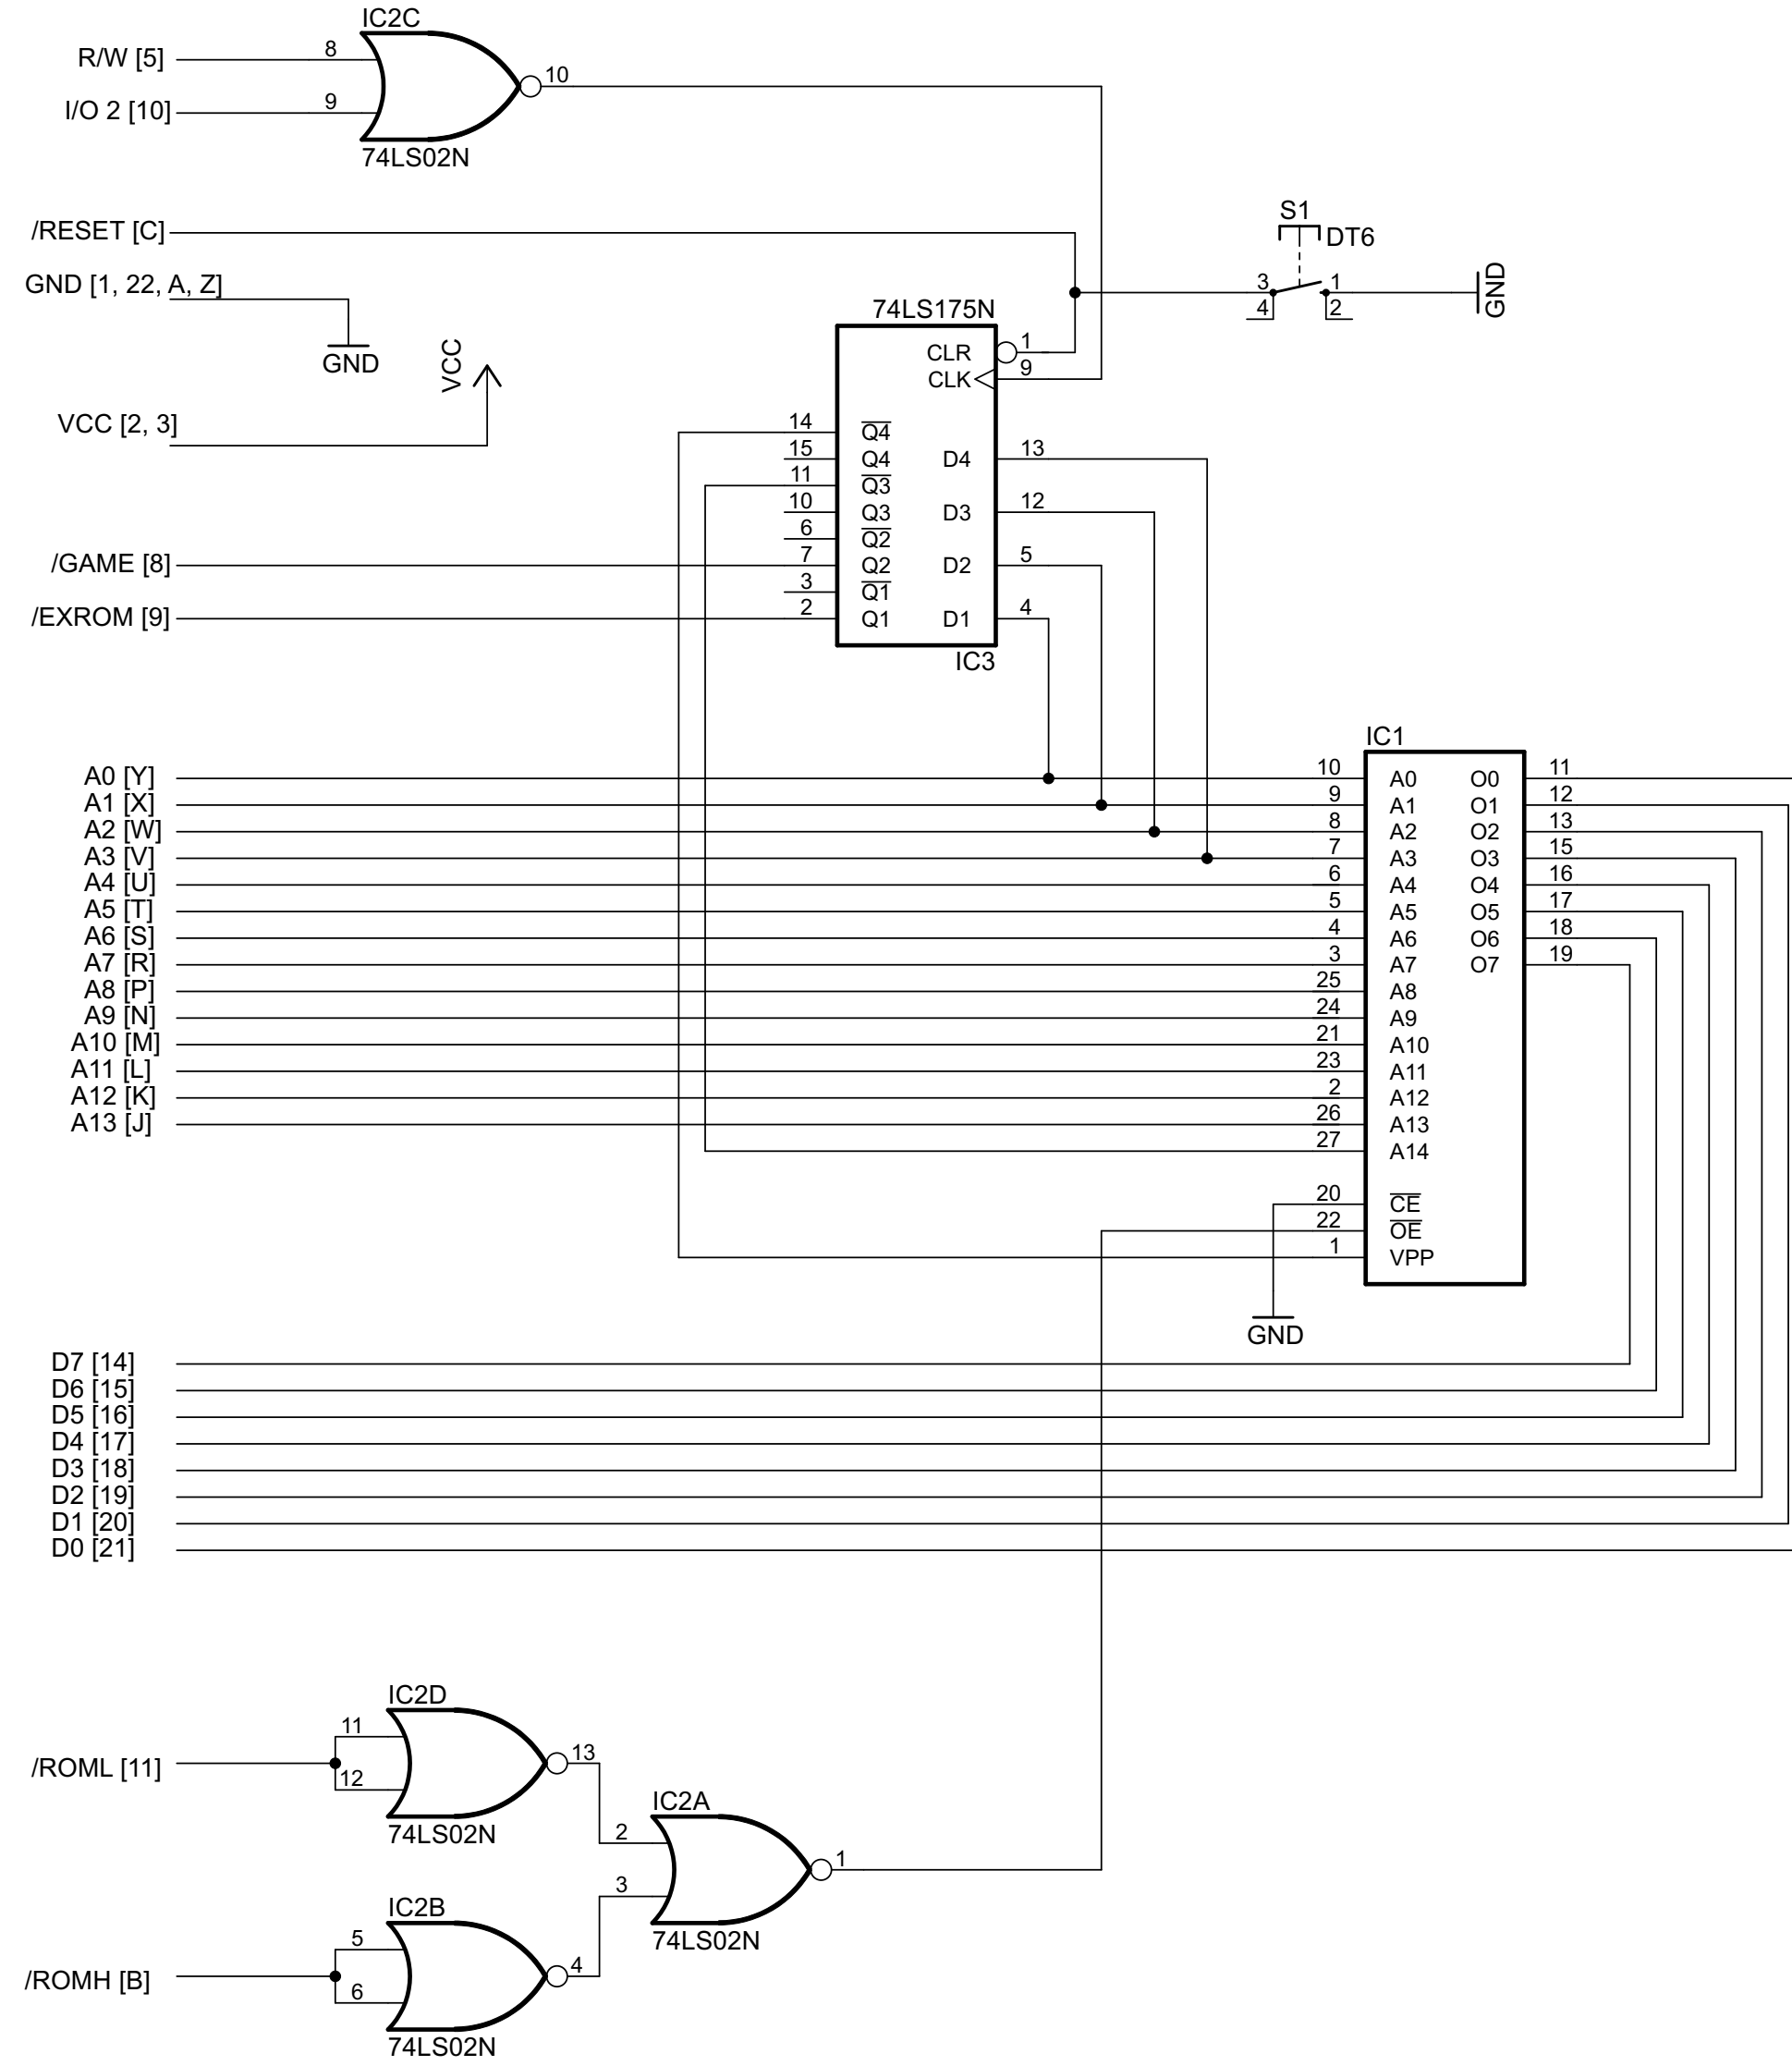

CARTRIDGE SLOT

C64 BlackBOX v 8