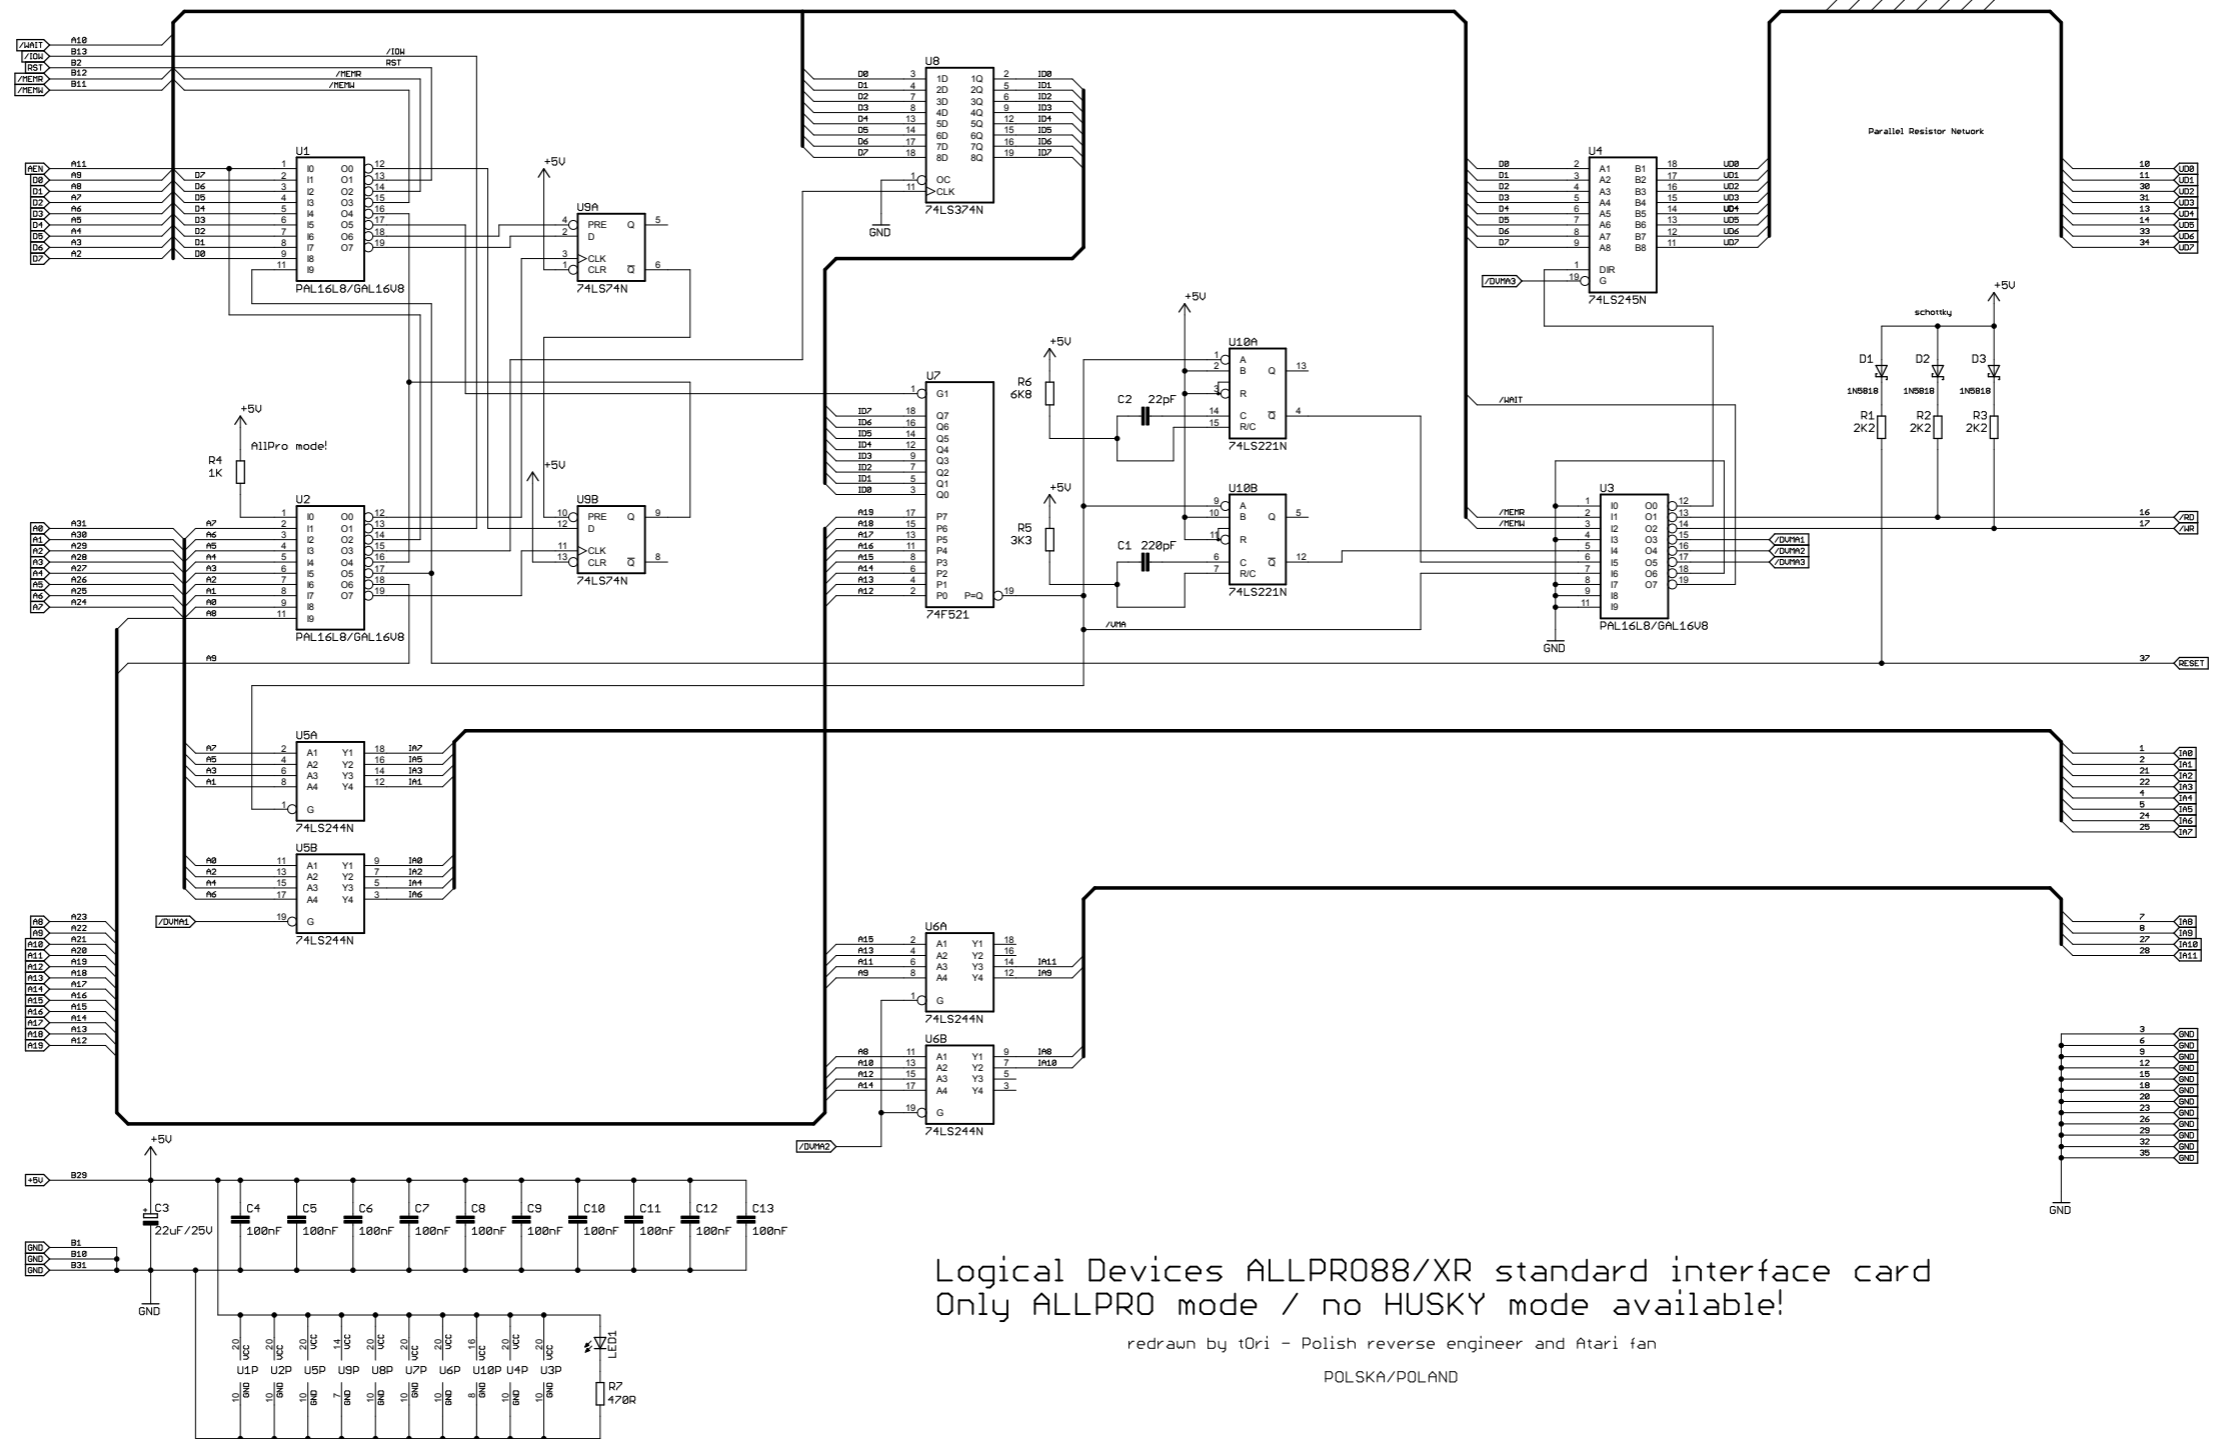

P1
ISA EDGE

J1
37pin Cannon Connector to AllPro88

Logical Devices ALLPR088/XR standard interface card
 Only ALLPRO mode / no HUSKY mode available!
 redrawn by t0ri - Polish reverse engineer and Atari fan
 POLSKA/POLAND