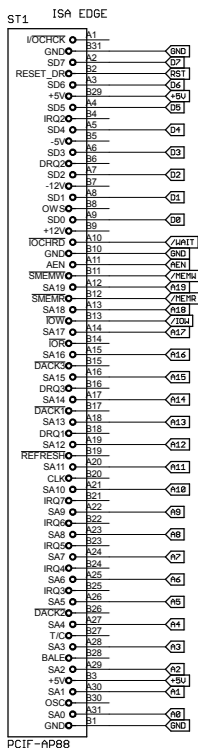

P1
ISA EDGE

J1
37pin Cannon Connector to AllPro88

Logical Devices ALLPR088/XR standard interface card
 Only ALLPRO mode / no HUSKY mode available!
 redrawn by t0ri - Polish reverse engineer and Atari fan
 POLSKA/POLAND