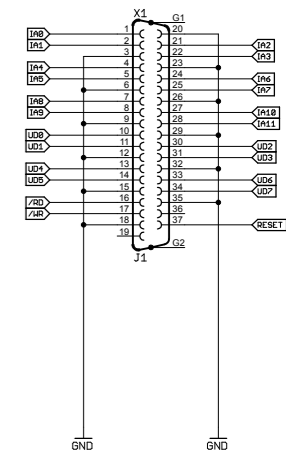

P1
ISA EDGE

J1
37pin Cannon Connector to AllPro88

Logical Devices ALLPR088/XR standard interface card
 Only ALLPRO mode / no HUSKY mode available!
 redrawn by t0ri - Polish reverse engineer and Atari fan
 POLSKA/POLAND