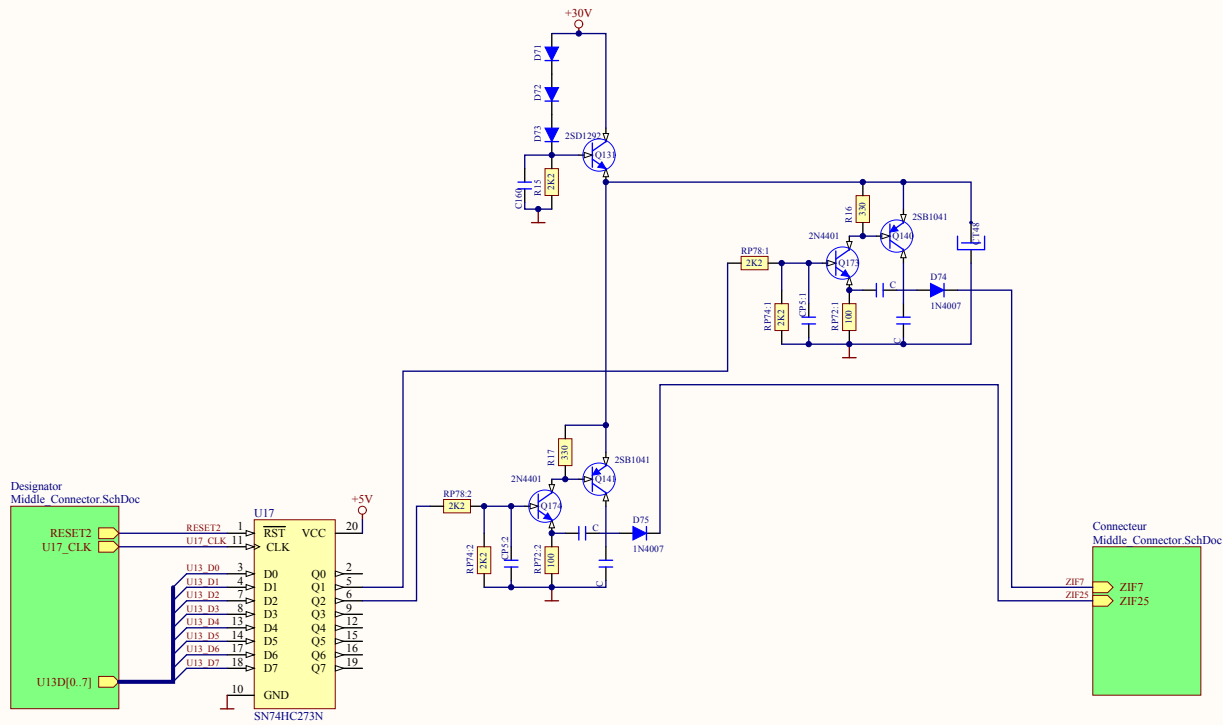

Title *			
Size: A3	Number: *	Revision: *	
Date: 22/09/2014	Time: 9:00:01	Sheet * of *	
File: C:\Tmp\HILo-ALL-07\Middle_U17.SchDoc