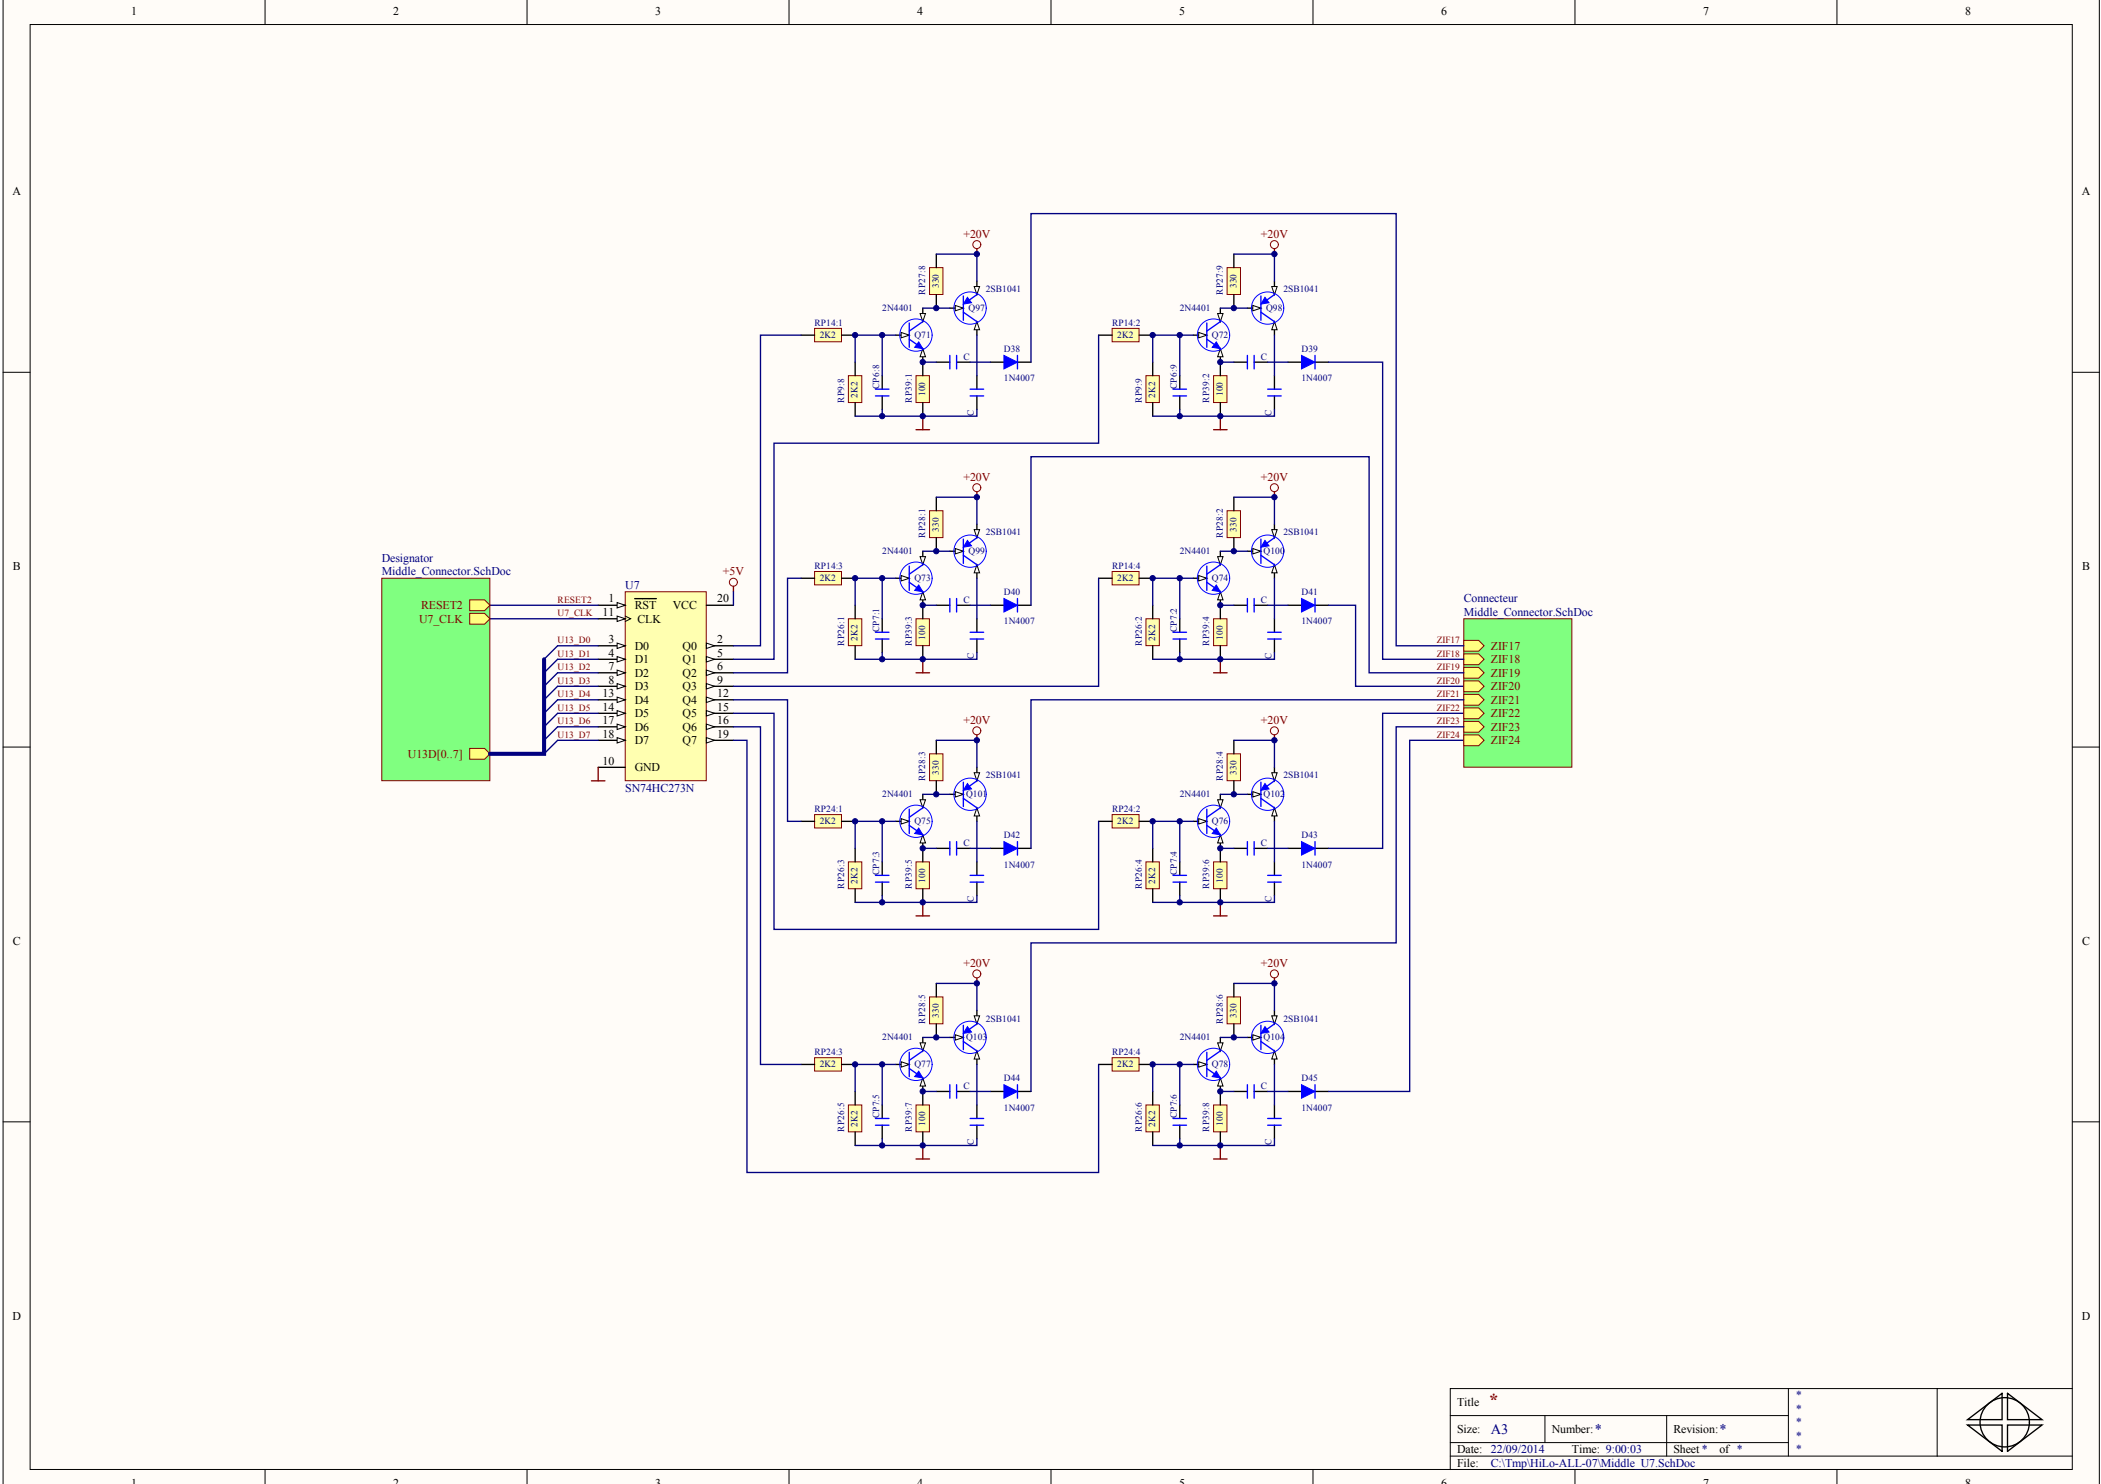

Designator
Middle Connector SchDoc

Connecteur
Middle Connector SchDoc

Title *			
Size: A3	Number: *	Revision: *	
Date: 22/09/2014	Time: 9:00:03	Sheet * of *	
File: C:\Tmp\HILo-ALL-07\Middle U5.SchDoc			