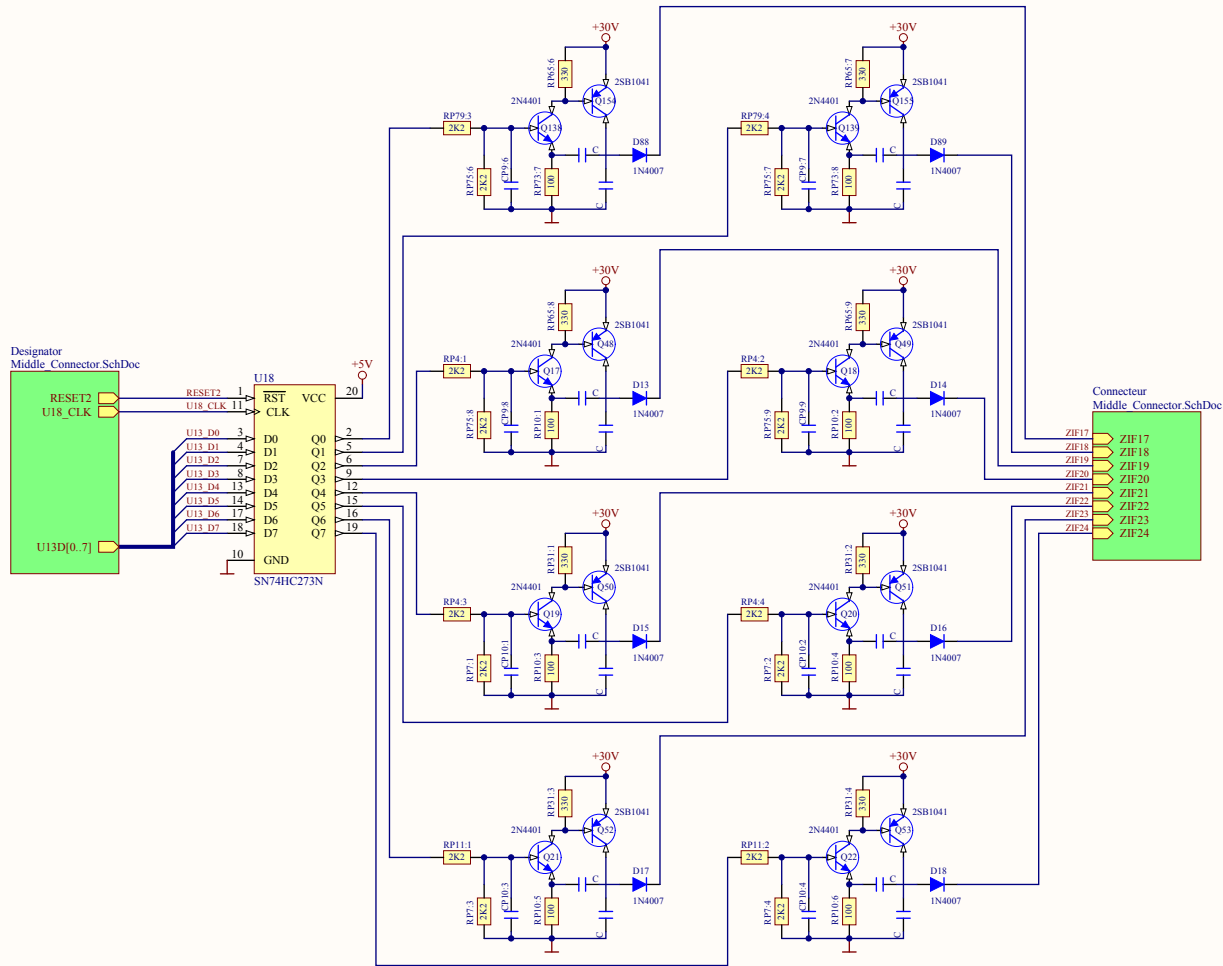

Title *			*
Size: A3	Number: *	Revision: *	*
Date: 22/09/2014	Time: 9:00:01	Sheet * of *	*
File: C:\Temp\HILo-ALL-07\Middle U18.SchDoc