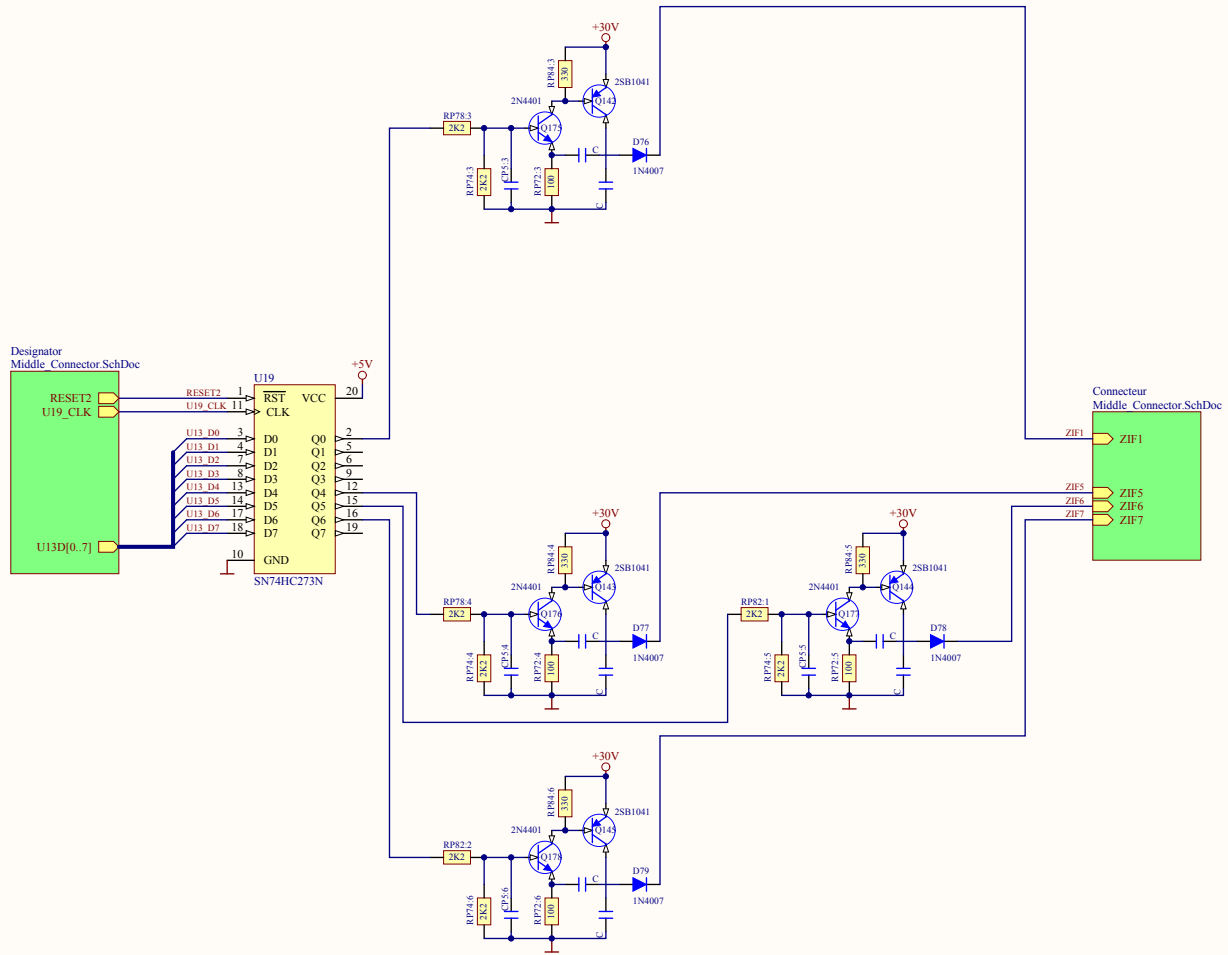

Title *			
Size: A3	Number: *	Revision: *	
Date: 22/09/2014	Time: 9:00:02	Sheet * of *	
File: C:\Tmp\HILo-ALL-07\Middle U19.SchDoc