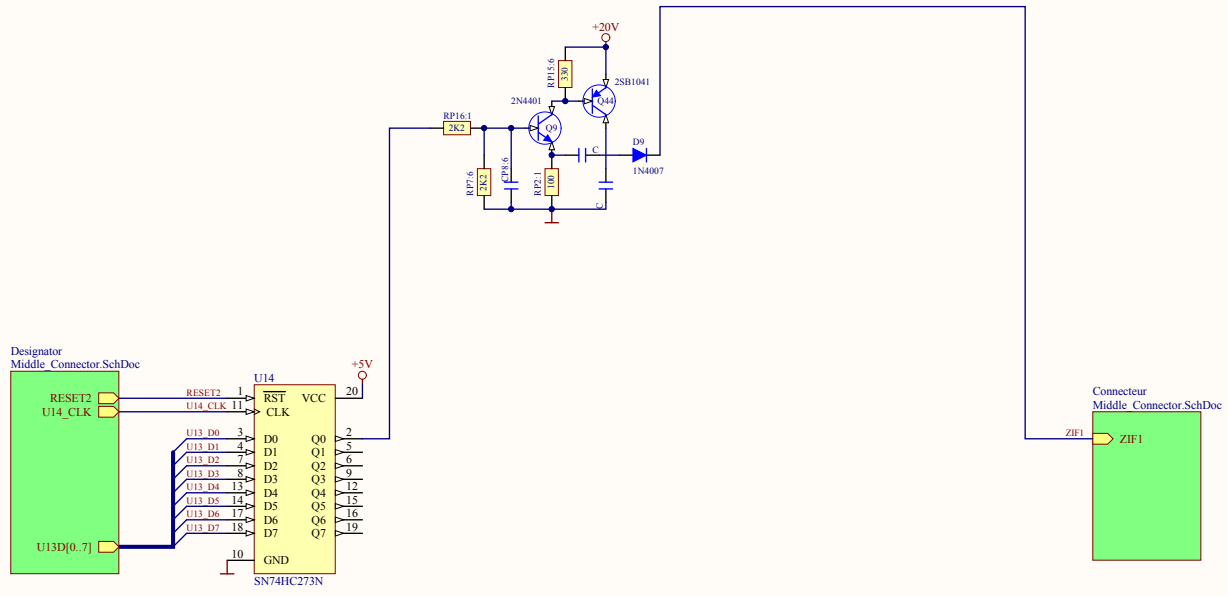

Title *			• • • •	
Size: A3	Number: *	Revision: *		
Date: 22/09/2014	Time: 9:00:01	Sheet * of *		
File: C:\Tmp\HILo-ALL-07\Middle_U15_SchDoc