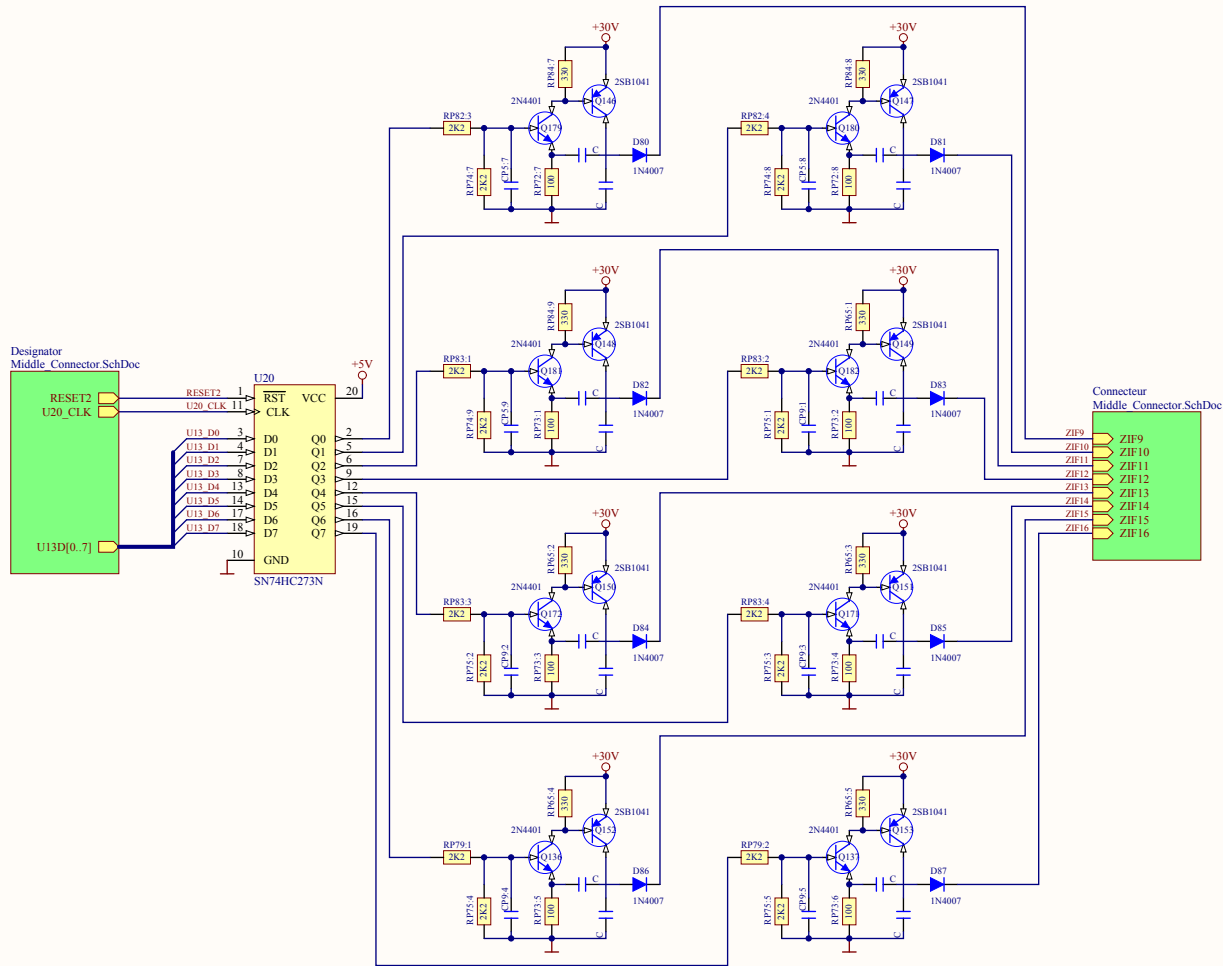

Title *			*
Size: A3	Number: *	Revision: *	*
Date: 22/09/2014	Time: 9:00:02	Sheet * of *	*
File: C:\Temp\HILo-ALL-07\Middle_U20.SchDoc