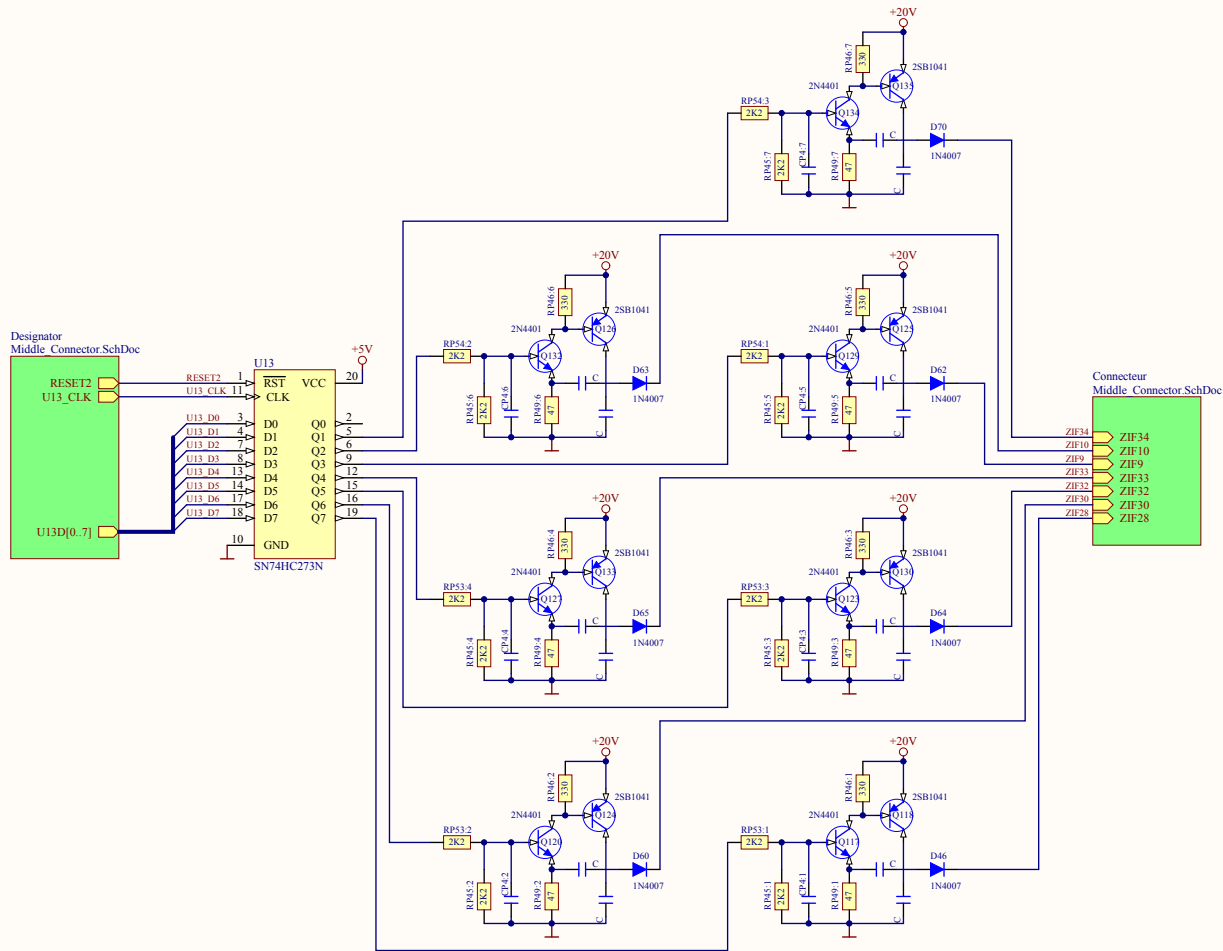

Title *			*
Size: A3	Number: *	Revision: *	*
Date: 22/09/2014	Time: 9:00:01	Sheet * of *	*
File: C:\Temp\HILo-ALL-07\Middle U13.SchDoc