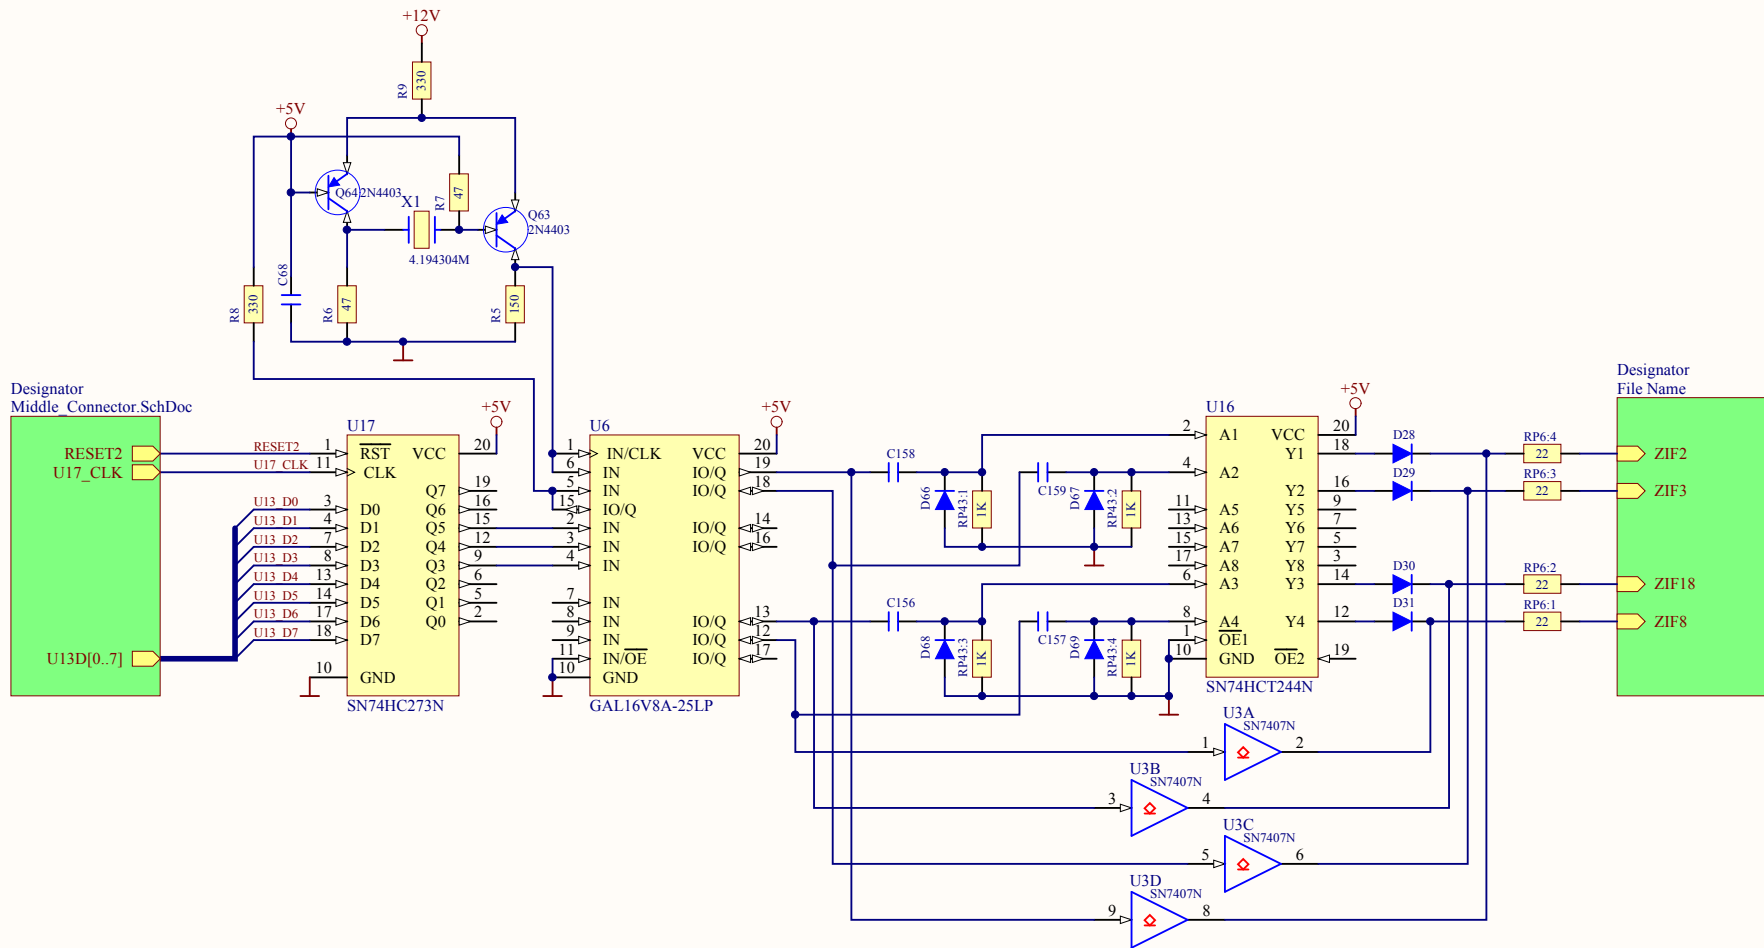

Title Middle connectors & upper connectors links			BERNARD
Size: A3	Number: *	Revision: 1.0	*
Date: 22.09.2014	Time: 8.59.59	Sheet * of *	*
File: C:\Tmp\HILo-ALL-07\Middle Connector.SchDoc			

P1=P2 from lower card
 P2=JP2 from lower card
 P3=P3 from lower card
 P4=P2 to upper card
 P5=P1 to upper card