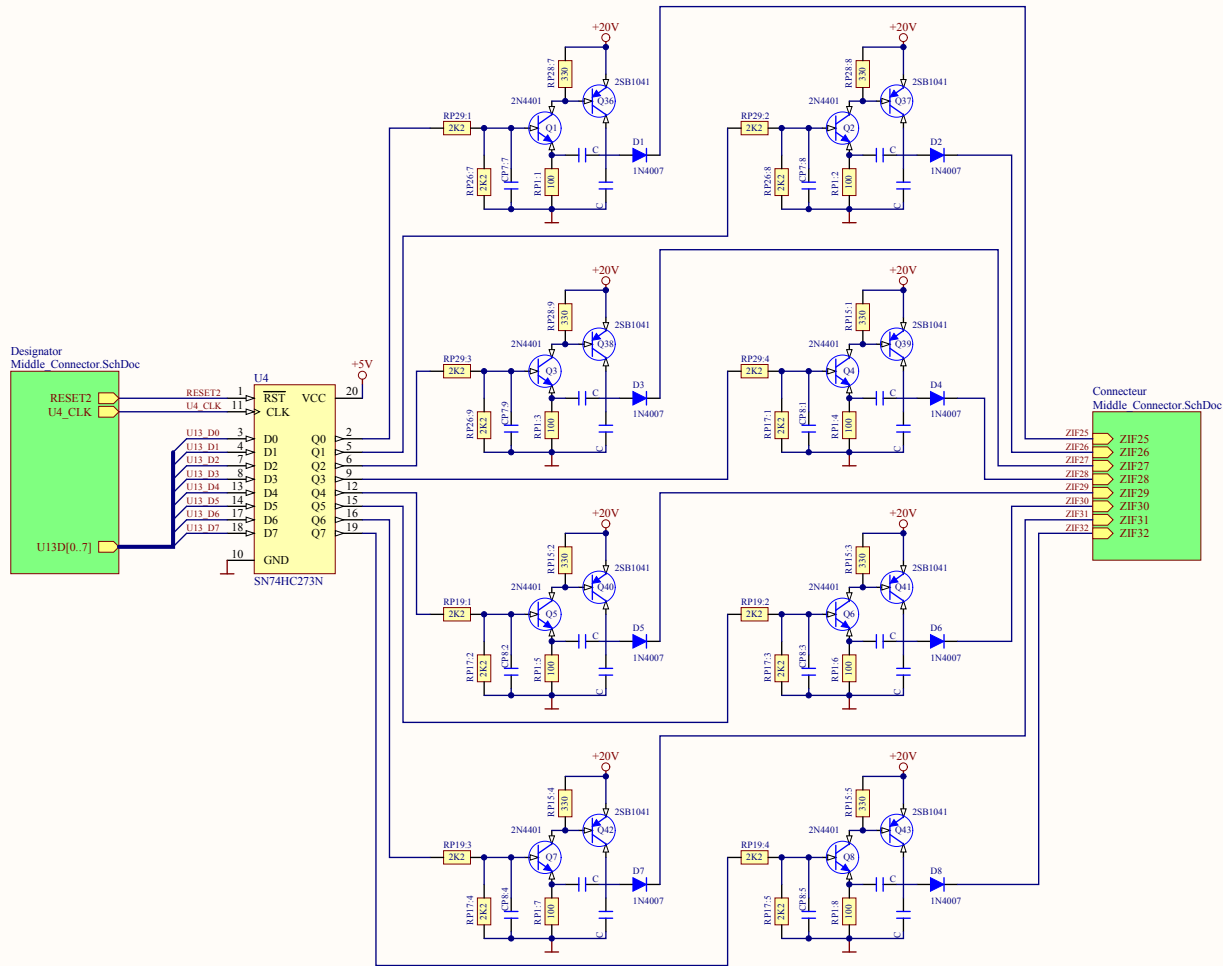

Title *			*
Size: A3	Number: *	Revision: *	*
Date: 22/09/2014	Time: 9:00:02	Sheet * of *	*
File: C:\Tmp\HILo-ALL-07\Middle U4.SchDoc