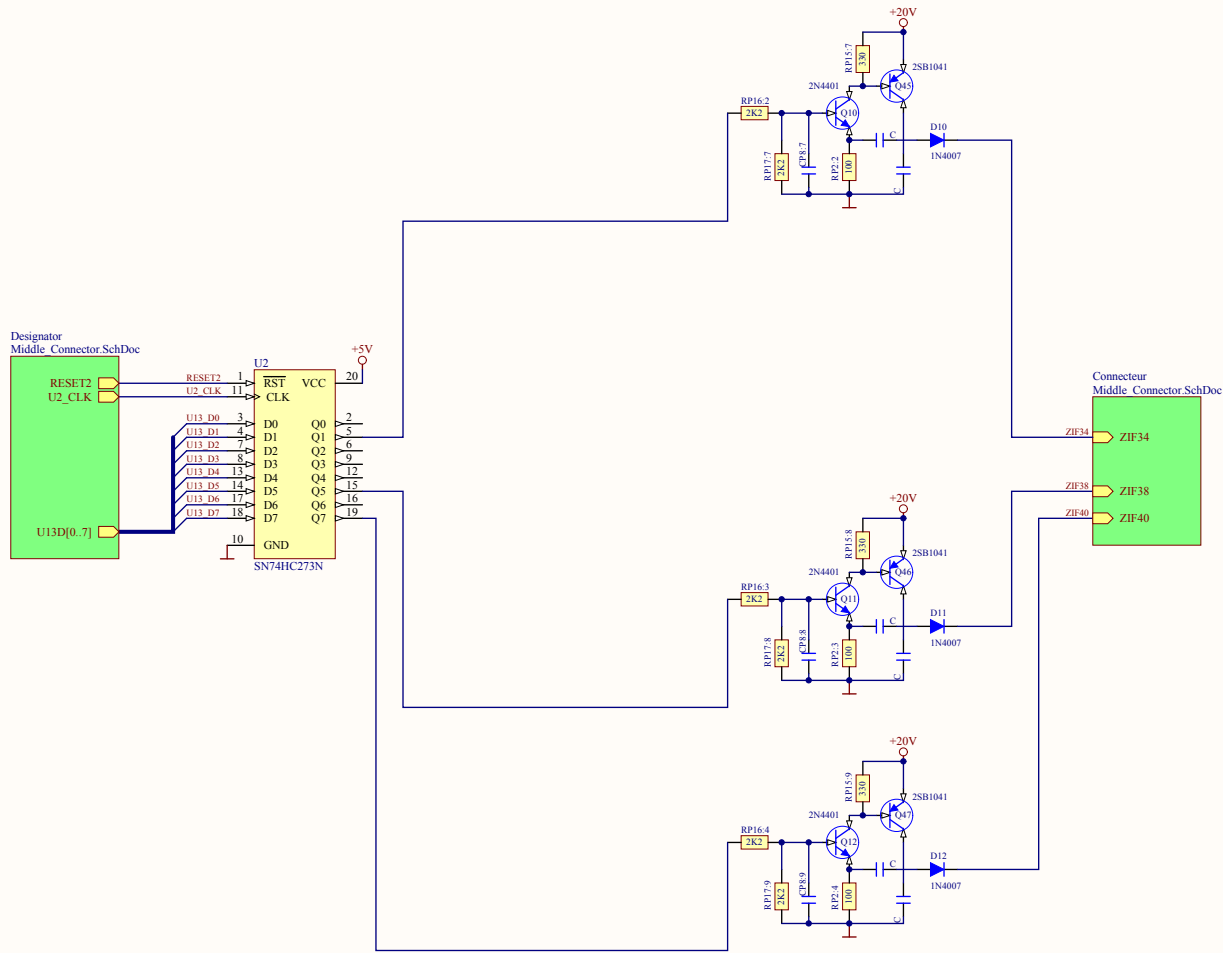

Title *			
Size: A3	Number: *	Revision: *	
Date: 22/09/2014	Time: 9:00:02	Sheet * of *	
File: C:\Tmp\HILo-ALL-07\Middle_U2.SchDoc